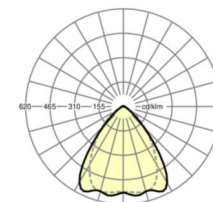

CHARACTERISTICS

Order number	19530006040
EAN number	4020863432585
Commodity code	94051190
Certification mark	IP 20, Protection class I, ENEC10 VDE, F, HACCP DIN10500/Food/IFS-application-related suitability/BRC, Indoor, CE
Impact resistance (IK rating)	IK03 (-20°C bis 30°C)
Ambient temperatur	ta -20°C to 30°C
Special properties	Ready for IoT
Warranty period	5 years
State funding programs	BEG - Federal funding for efficient buildings (valid only for Germany)

ELECTRICAL ENGINEERING

Controller	Electronic driver DALI2 (1 pcs.)
System output	64W
Mains voltage	230V/50Hz
Energy efficiency class/light source	B

LIGHTING TECHNOLOGY

Placement	LED, Colour rendering/Light colour CRI ≥ 80 / 4000K
Colour tolerance (MacAdam)	3SDCM
Nominal luminous flux	10845lm
LED service life	50000h L80/B10 (Tq 30°C), 70000h L80/B50 (Tq 30°C), 100000h L80/B50 (Tq 25°C)
Luminaire luminous efficiency	169lm/W
Beam angle	80° (C0) / 75° (C90)
UGR lat./long.	21.5 / 22.1

MECHANICS

Housing colour	traffic white RAL 9016
Dimensions (LxWxH/DxH)	1531mm x 55mm x 37mm
Weight (net)	1.65kg
Type of installation	Mounting rail system installation, Light structure

Dimensions

L	1531 mm	Length
B	55 mm	Width
H	37 mm	Height

DEEP-LINK

<https://www.regiolux.de/en/article/19530006040>

Reference	LED 11000lm 840
ηLB	100 %
Φ ↓/↑	98 % / 2 %
UGR lat./long.	21.5 / 22.1